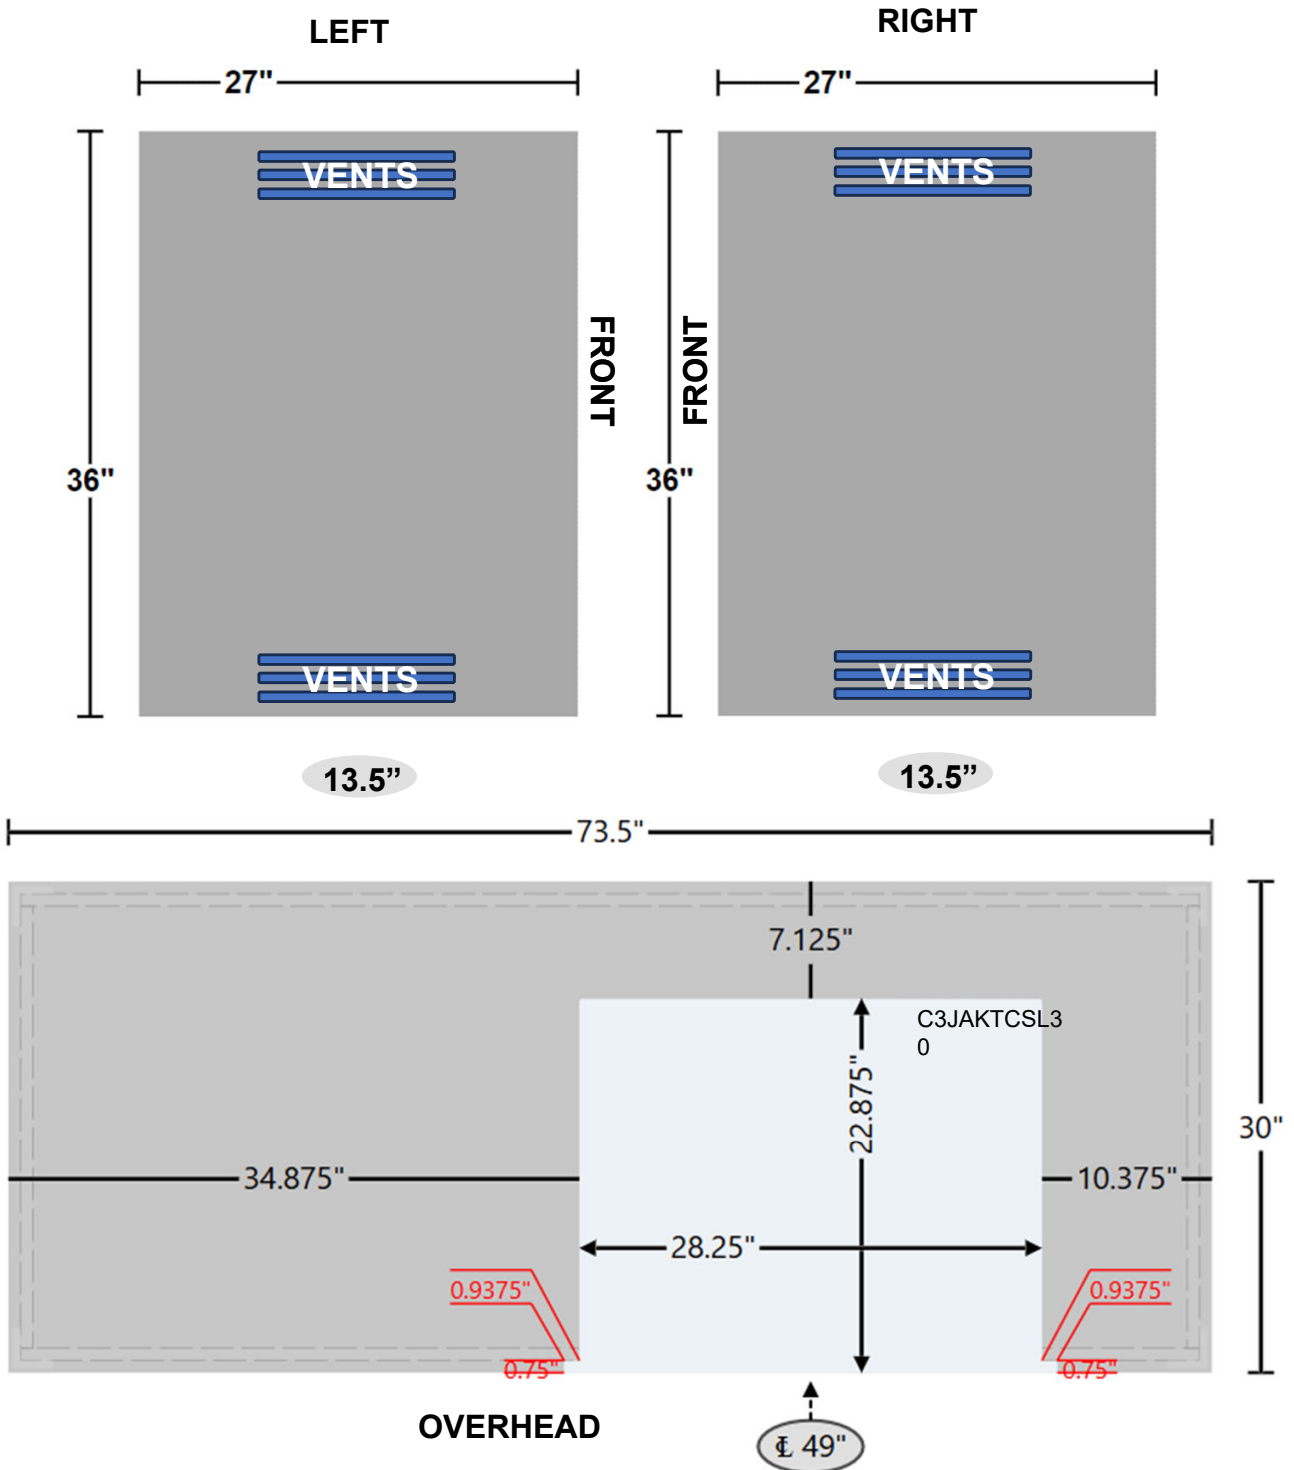

CKEY6

American Built. Backyard Ready.

Assembly Video