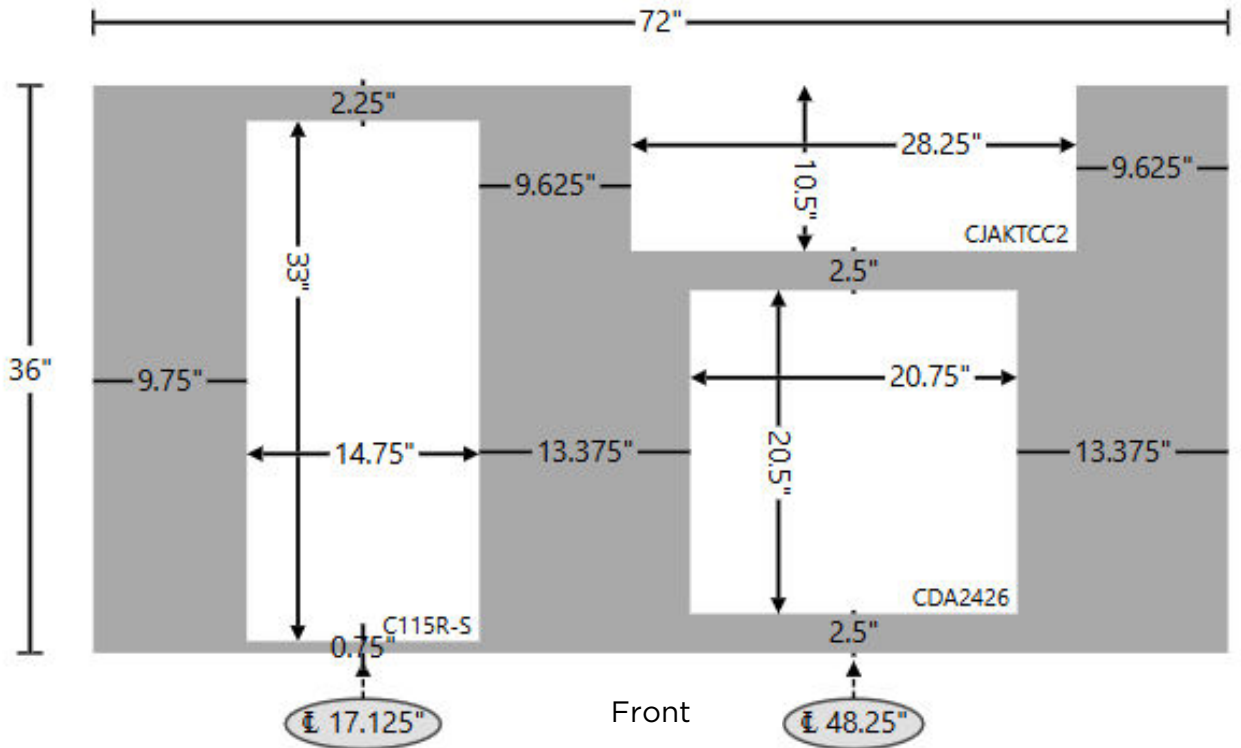

CKEY6

American Built. Backyard Ready.

Back

Assembly Video